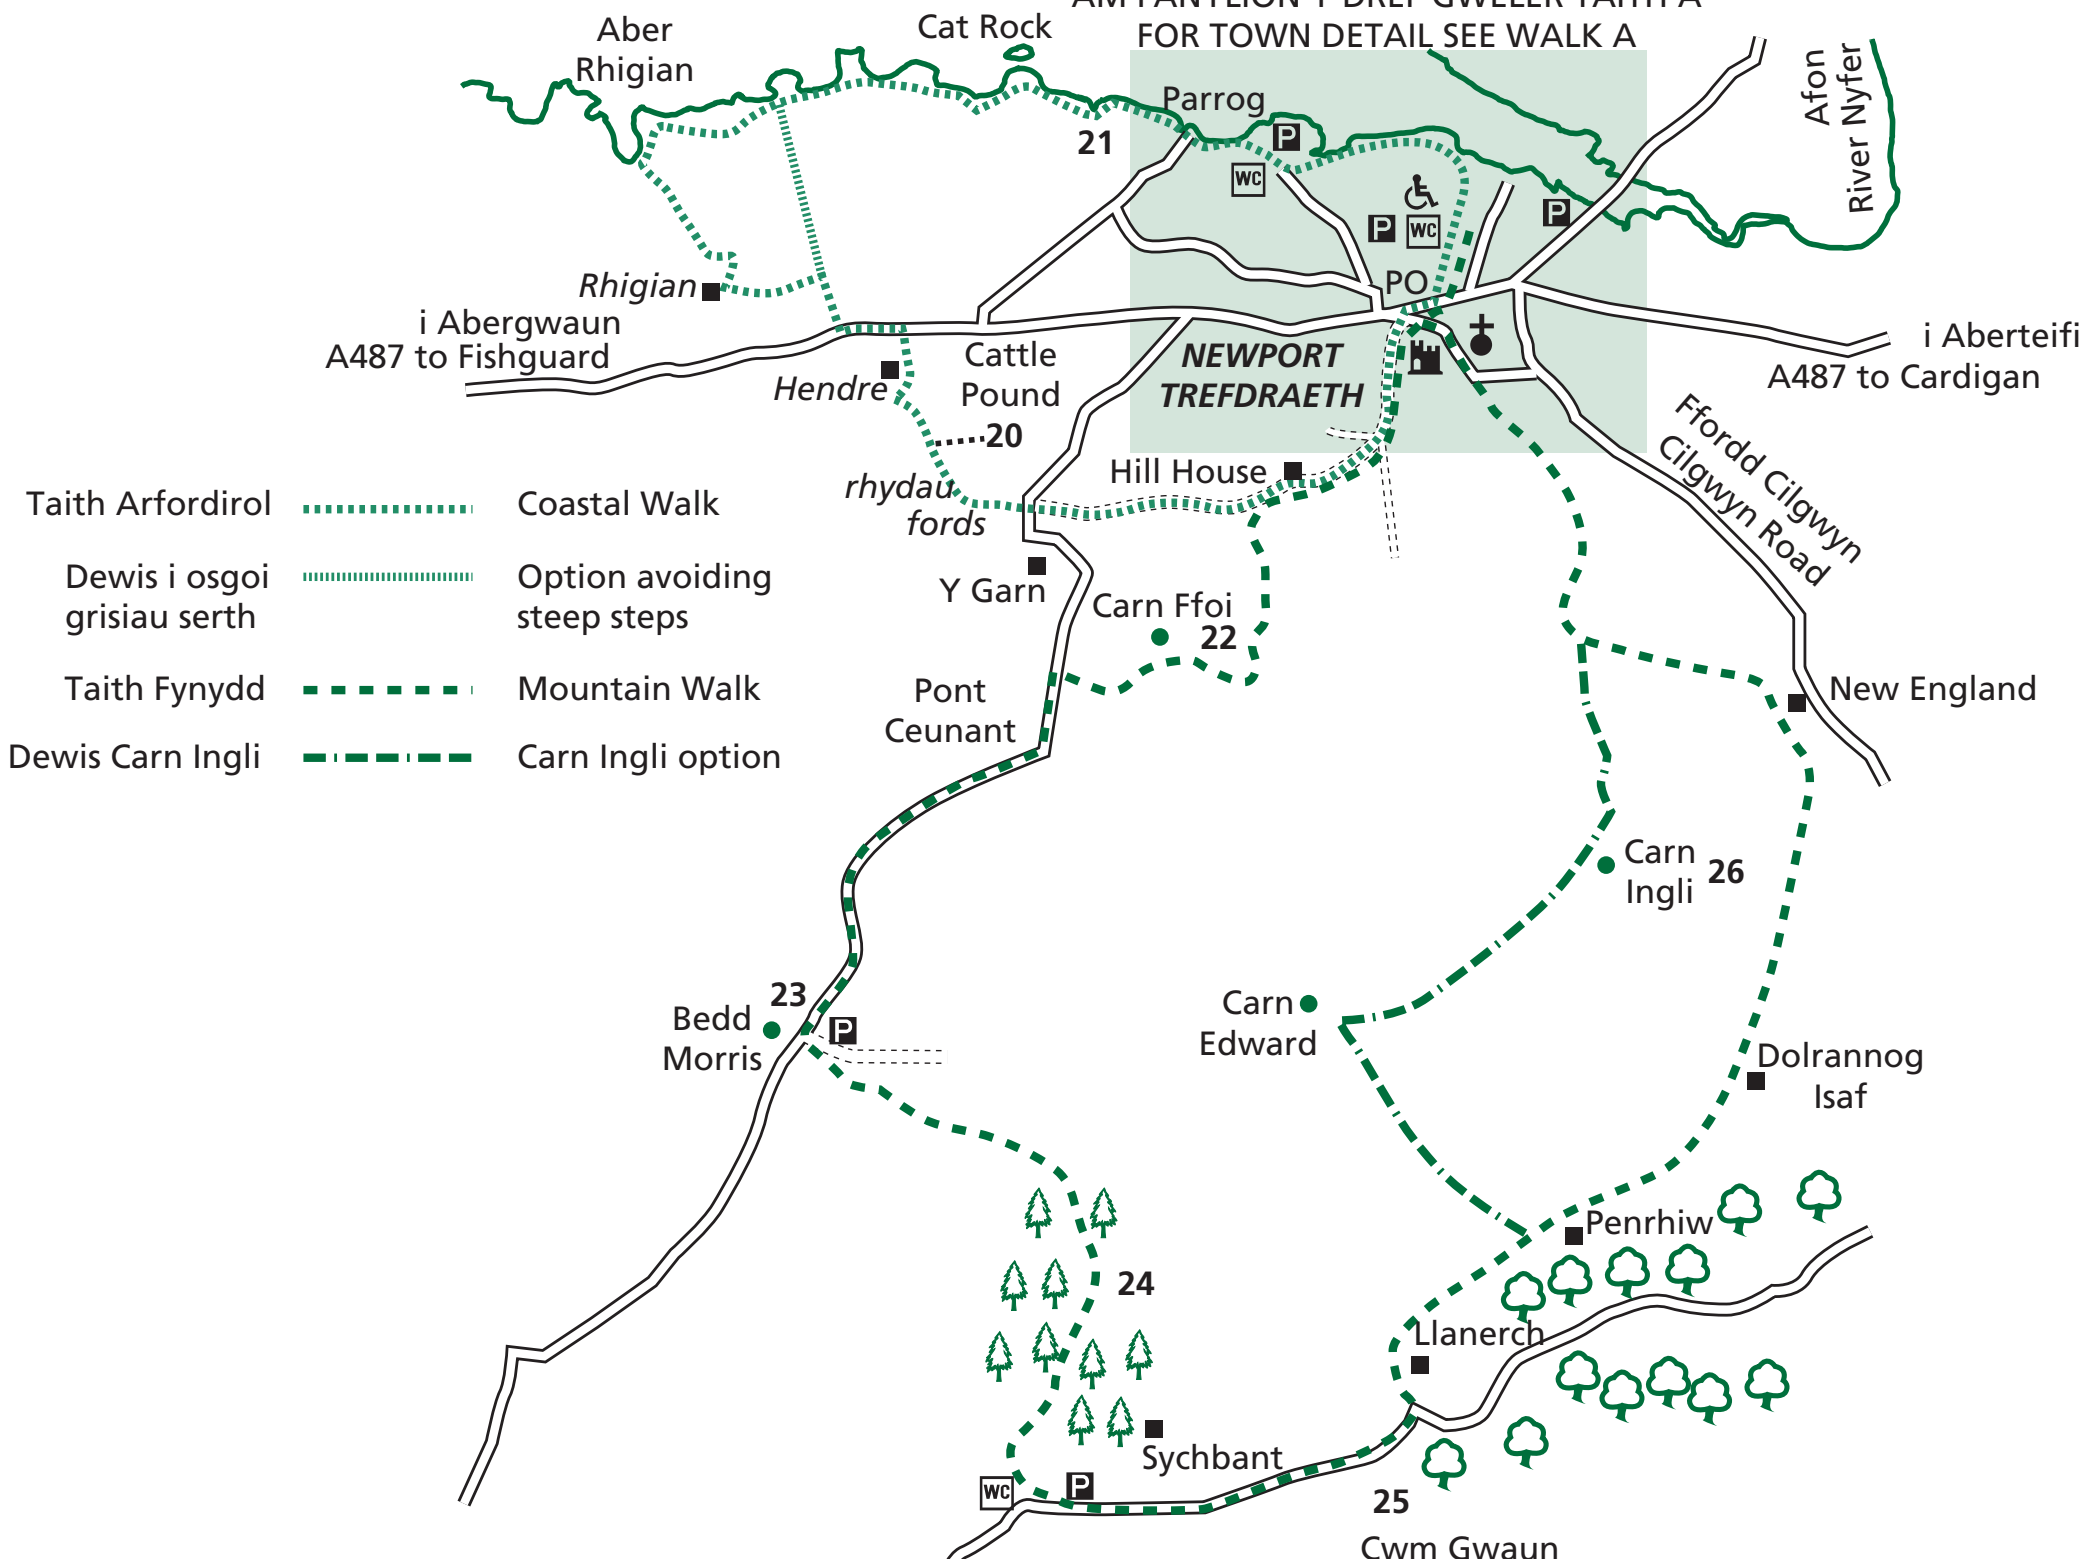

AM FANYLION Y DREF GWELER TAITH A
FOR TOWN DETAIL SEE WALK A

- Taith Arfordirol Coastal Walk
- Dewis i osgoi grisiau serth Option avoiding steep steps
- Taith Fynydd Mountain Walk
- Dewis Carn Ingli Carn Ingli option